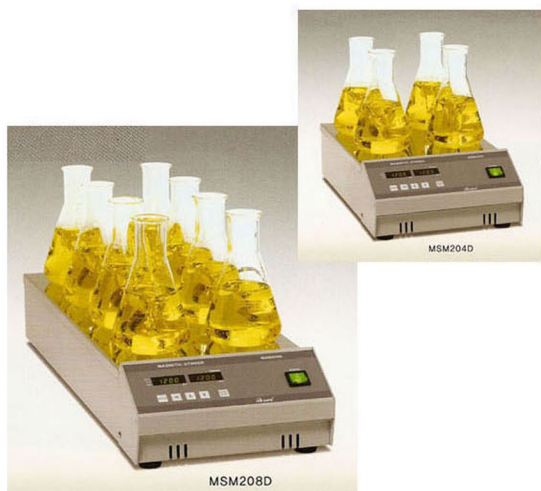

Multi-position Magnetic Stirrer

MSM Series