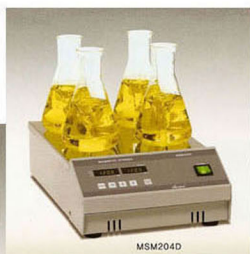

Multi-position Magnetic Stirrer

MSM Series